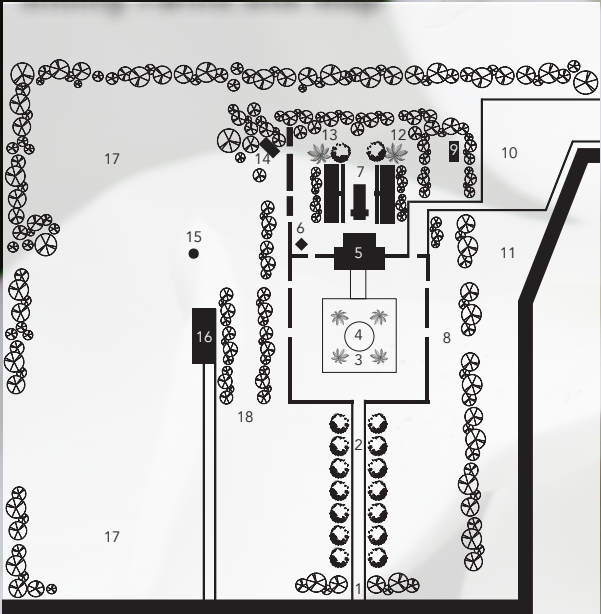

INFINITY FARMS
EVENT VENUE

Infinity Farms Site Map

Map Key

- | | |
|------------------------|--------------------------|
| 1 - Entrance | 10 - Guest Parking |
| 2 - Tree Lined Drive | 11 - Cocktail Gardens |
| 3 - Majestic Palms | 12 - Relaxation Corridor |
| 4 - Fountain | 13 - Myrtle Grove |
| 5 - The Residence | 14 - The Cottage |
| 6 - Cabana | 15 - Fire Circle |
| 7 - Pool + Shade Decks | 16 - The Pavilion |
| 8 - The Formal Run | 17 - The Five Acre Field |
| 9 - Service Building | 18 - Sunset Hill |